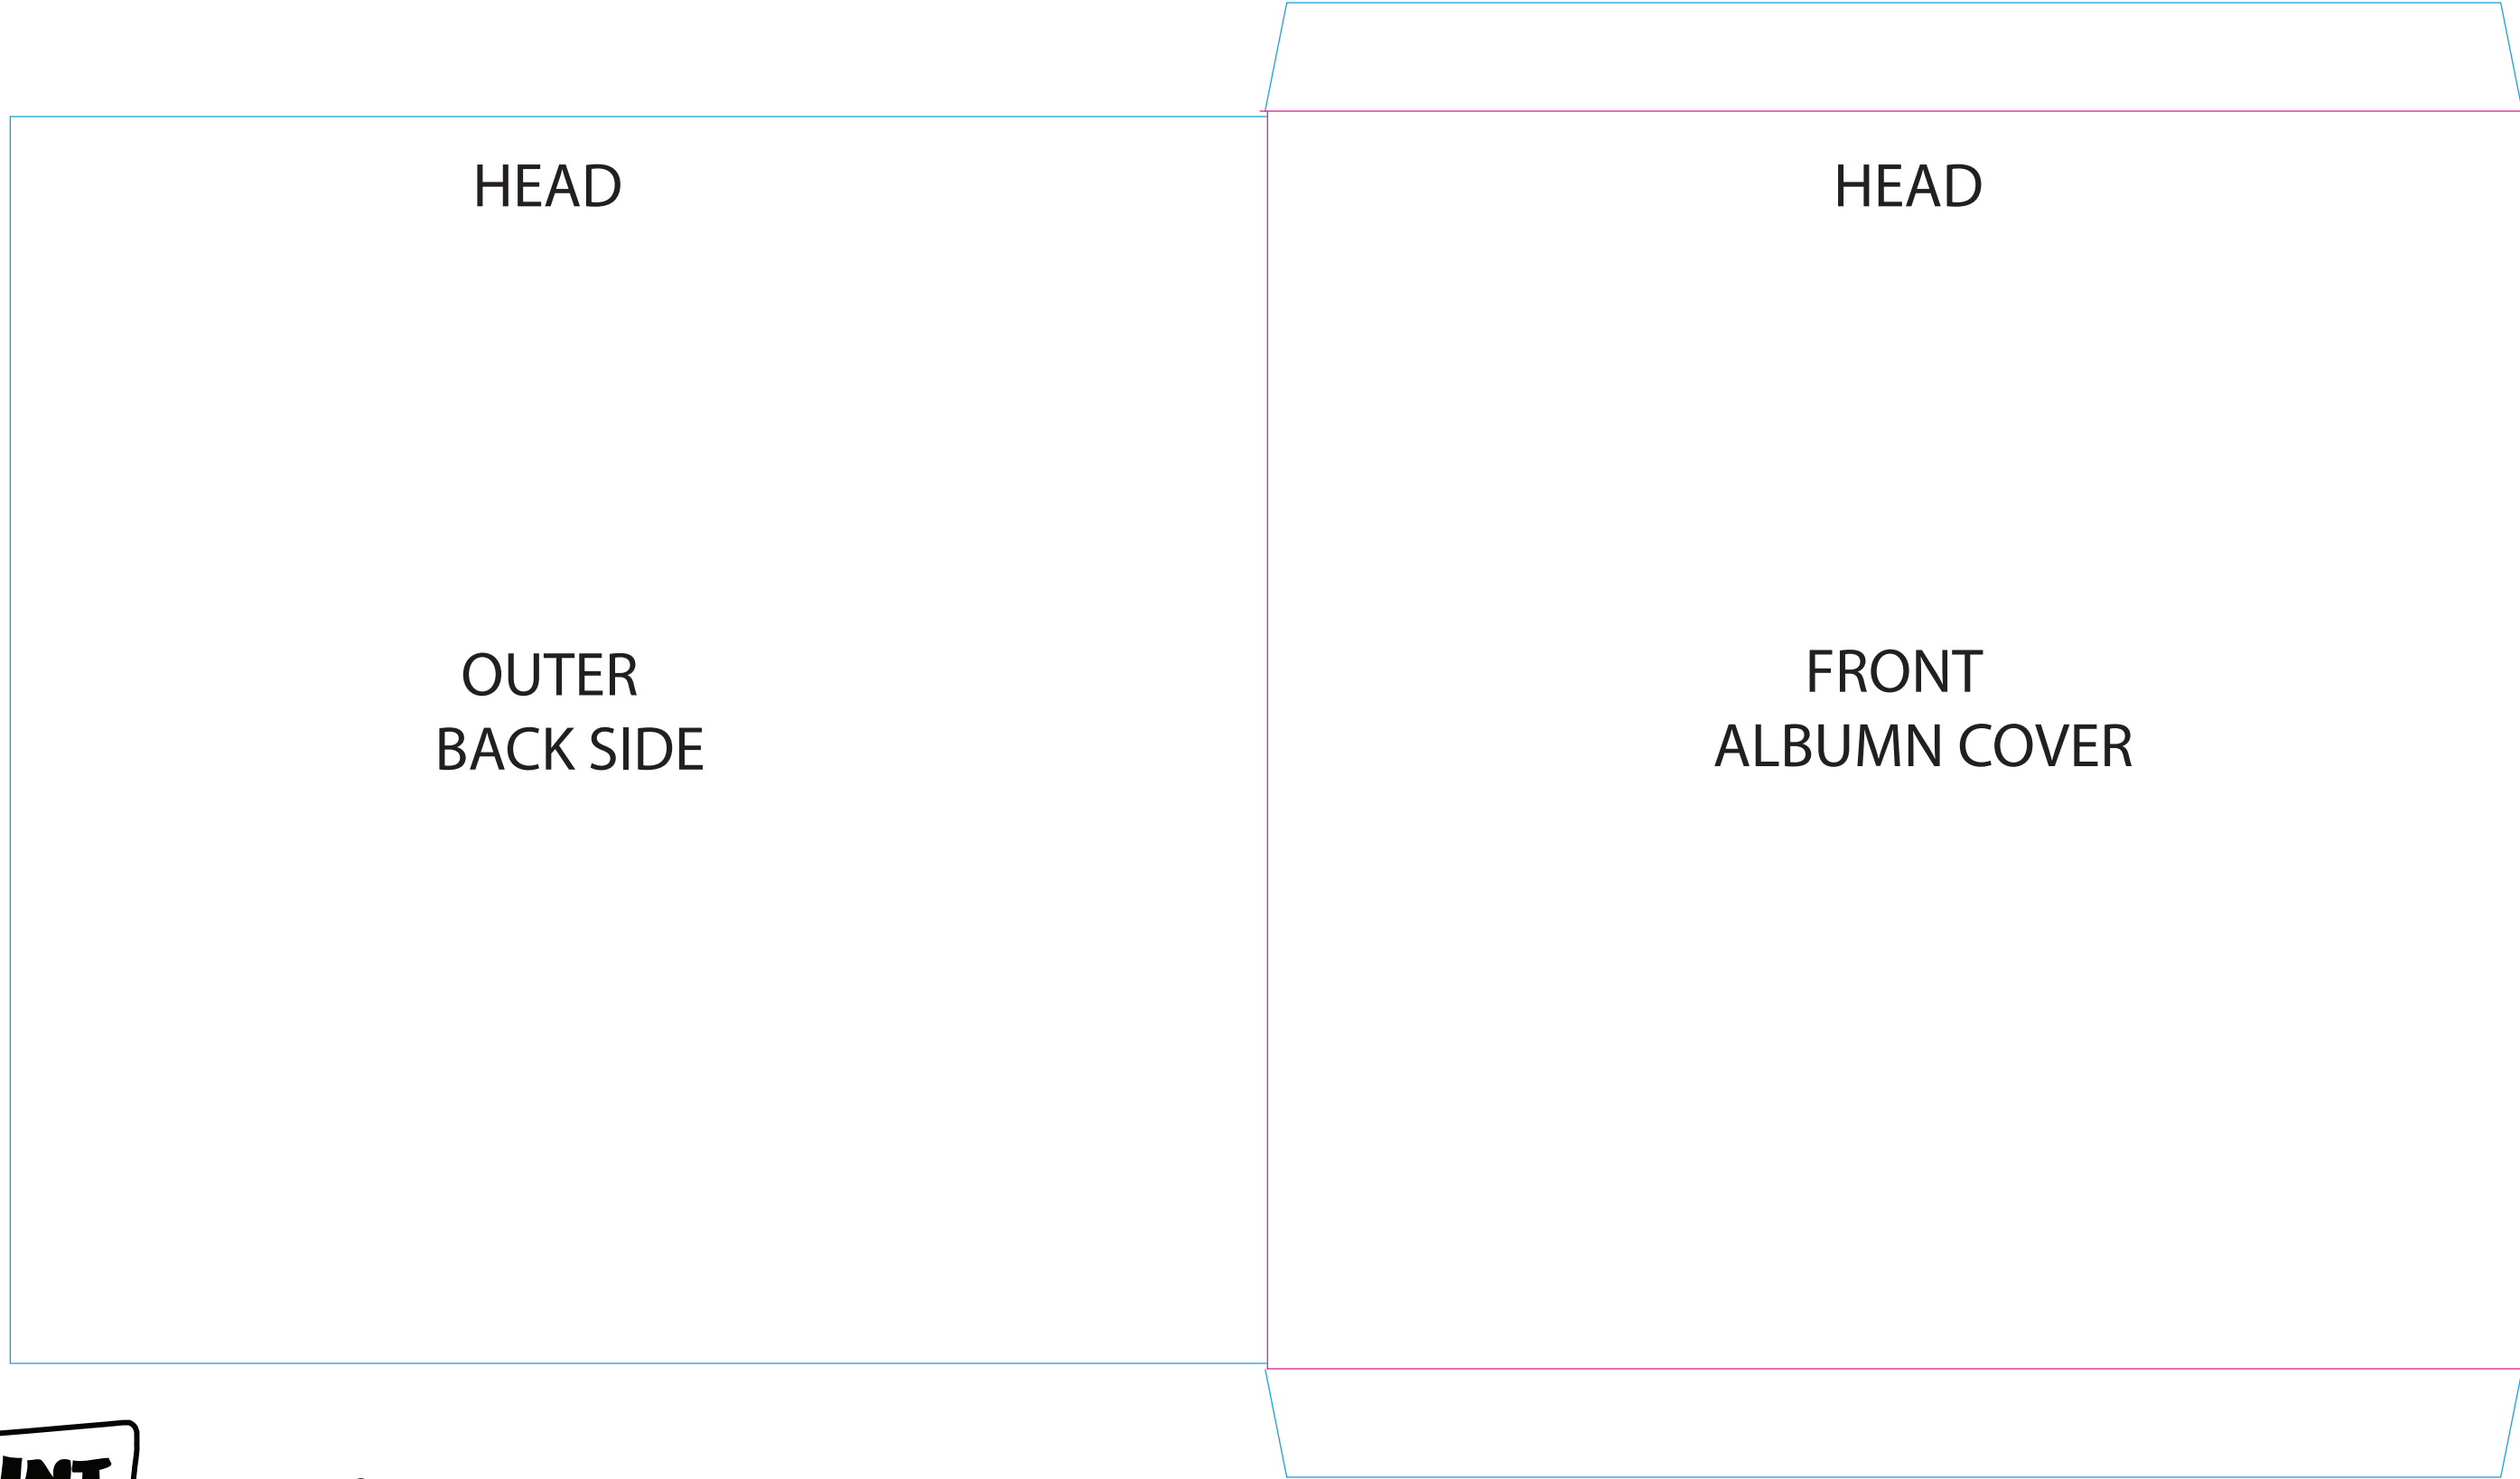

TEMPLATE FOR OUTER ART- 7" LP GATEFOLD - no spine

CUSTOM MEDIA PACKAGING: LP sleeves, 7" sleeves, & CDs

Send artwork to [printdroproll@gmail.com](mailto:printdroproll@gmail.com)

Contact: James Burns 513-304-5150