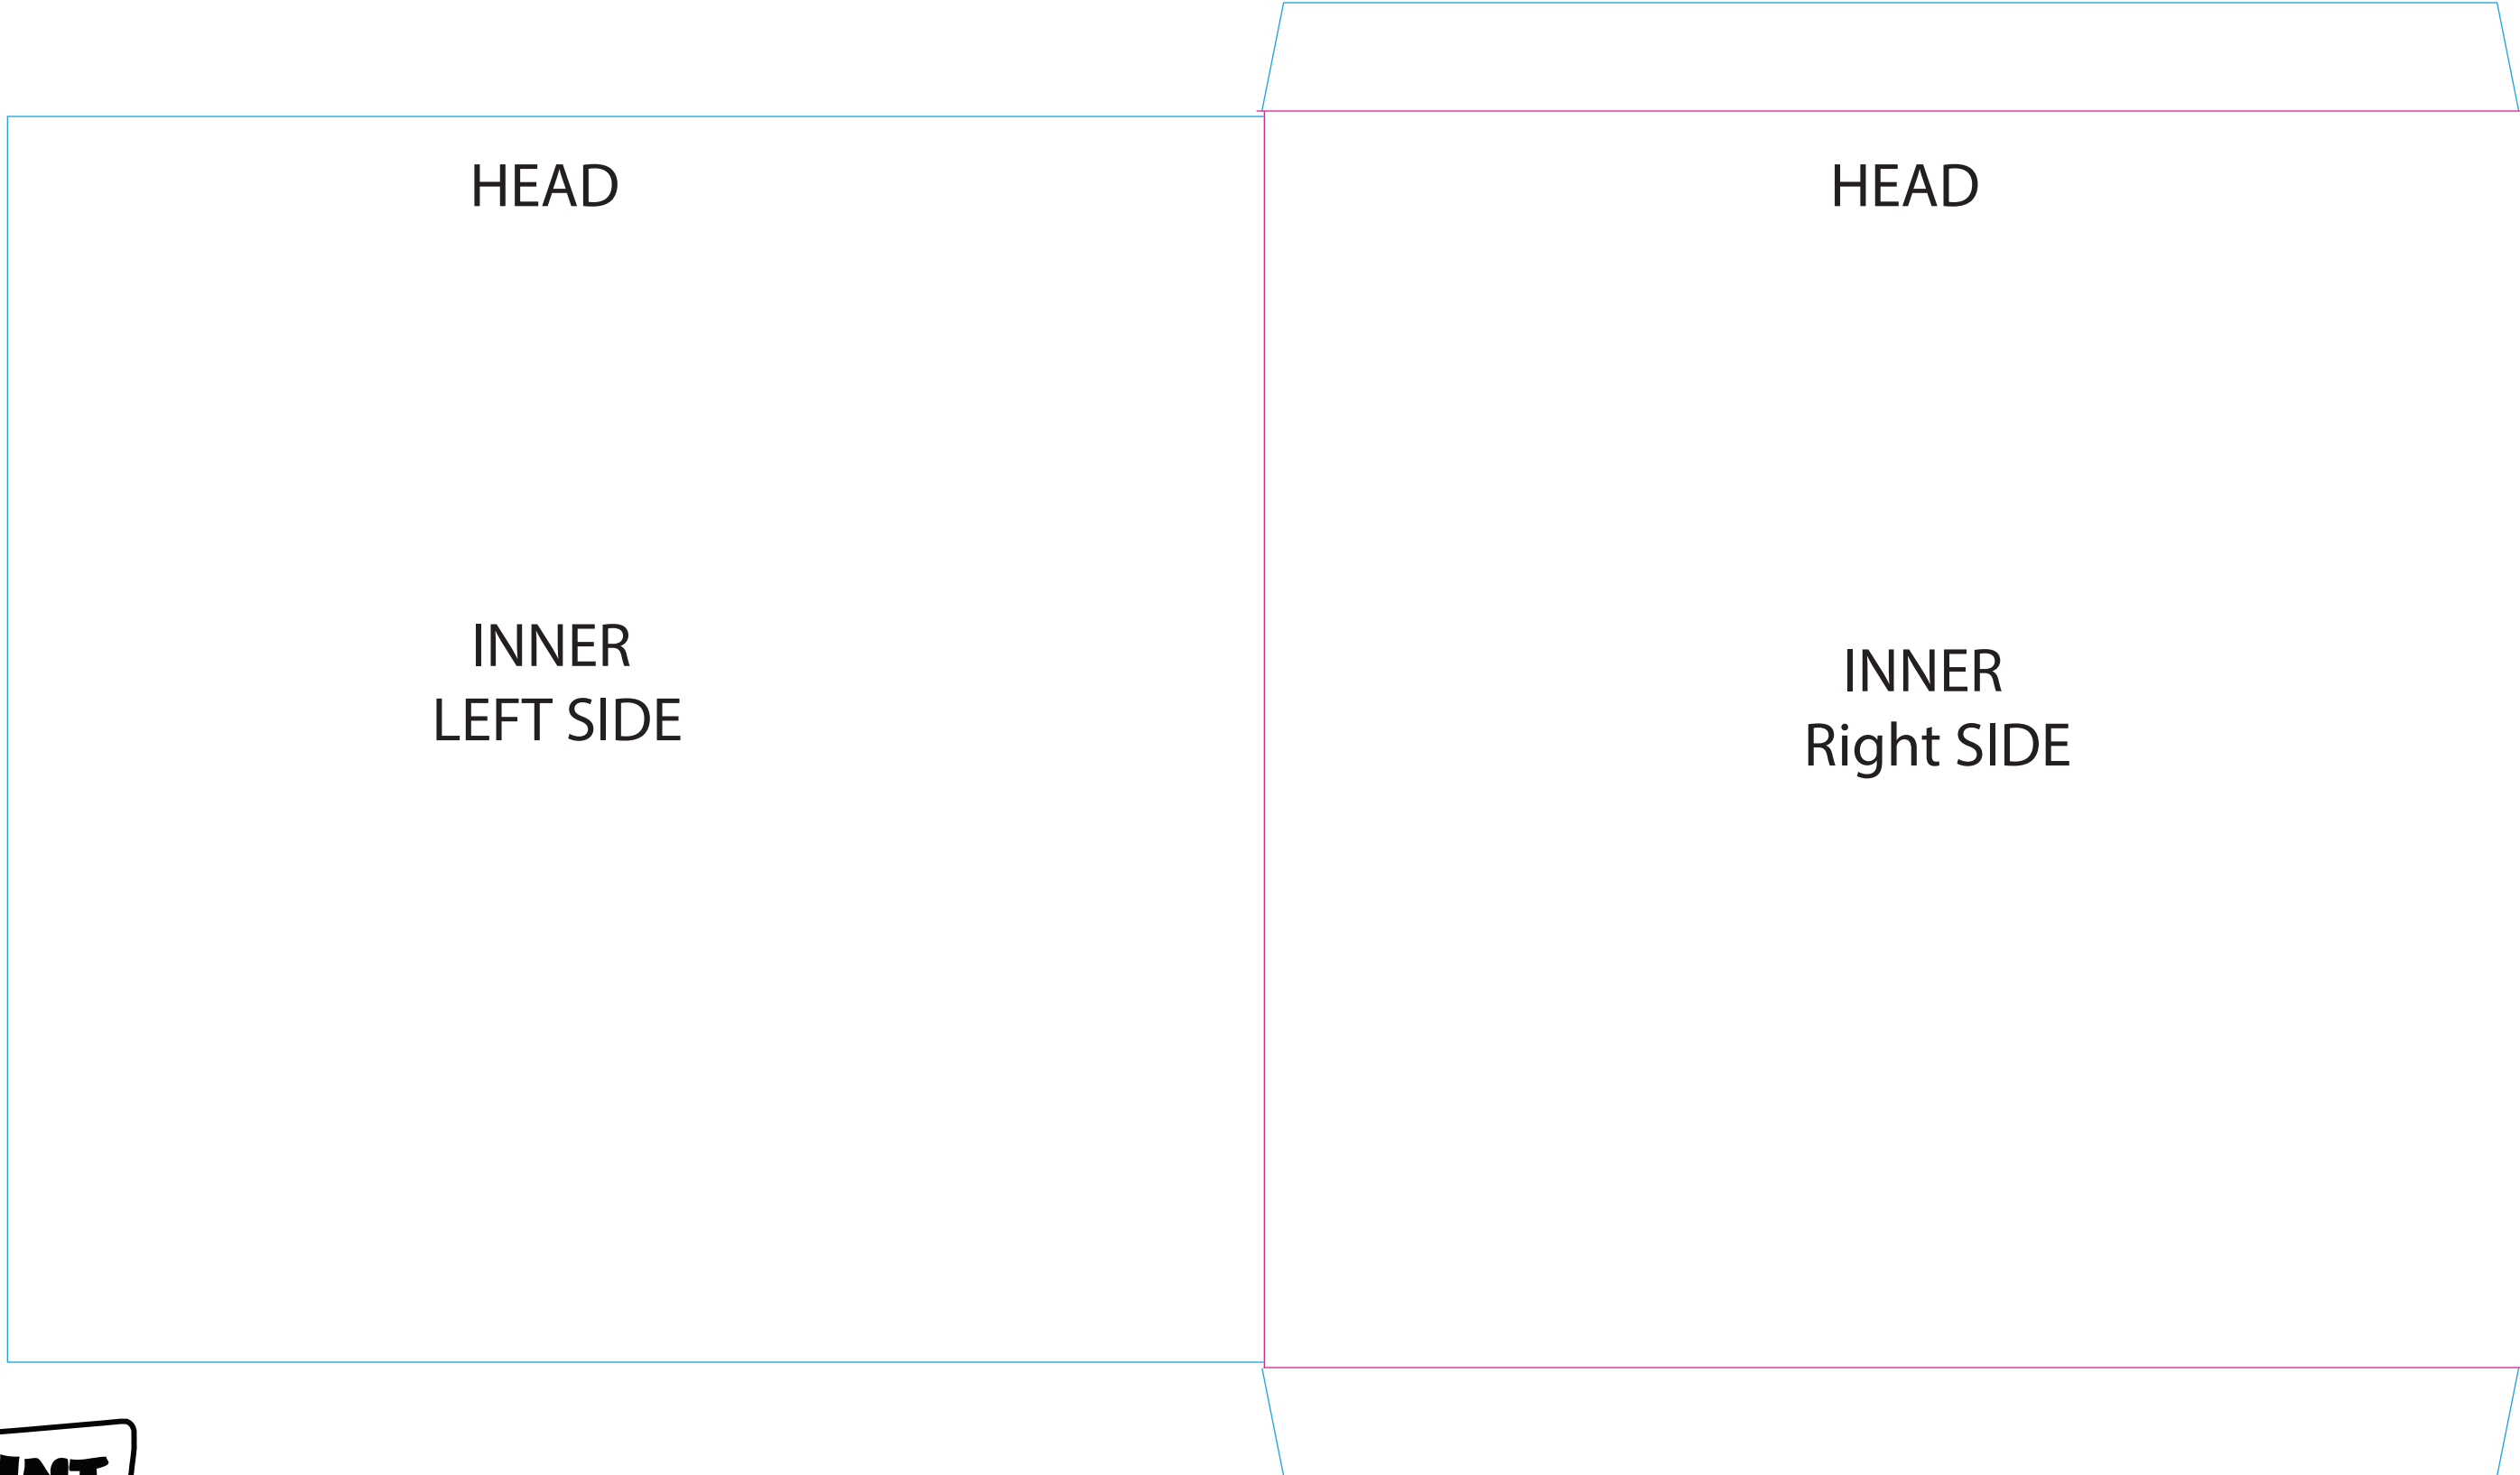

TEMPLATE FOR INNER ART- 7" LP GATEFOLD - no spine

CUSTOM MEDIA PACKAGING: LP sleeves, 7" sleeves, & CDs

Send artwork to printdroproll@gmail.com

Contact: James Burns 513-304-5150